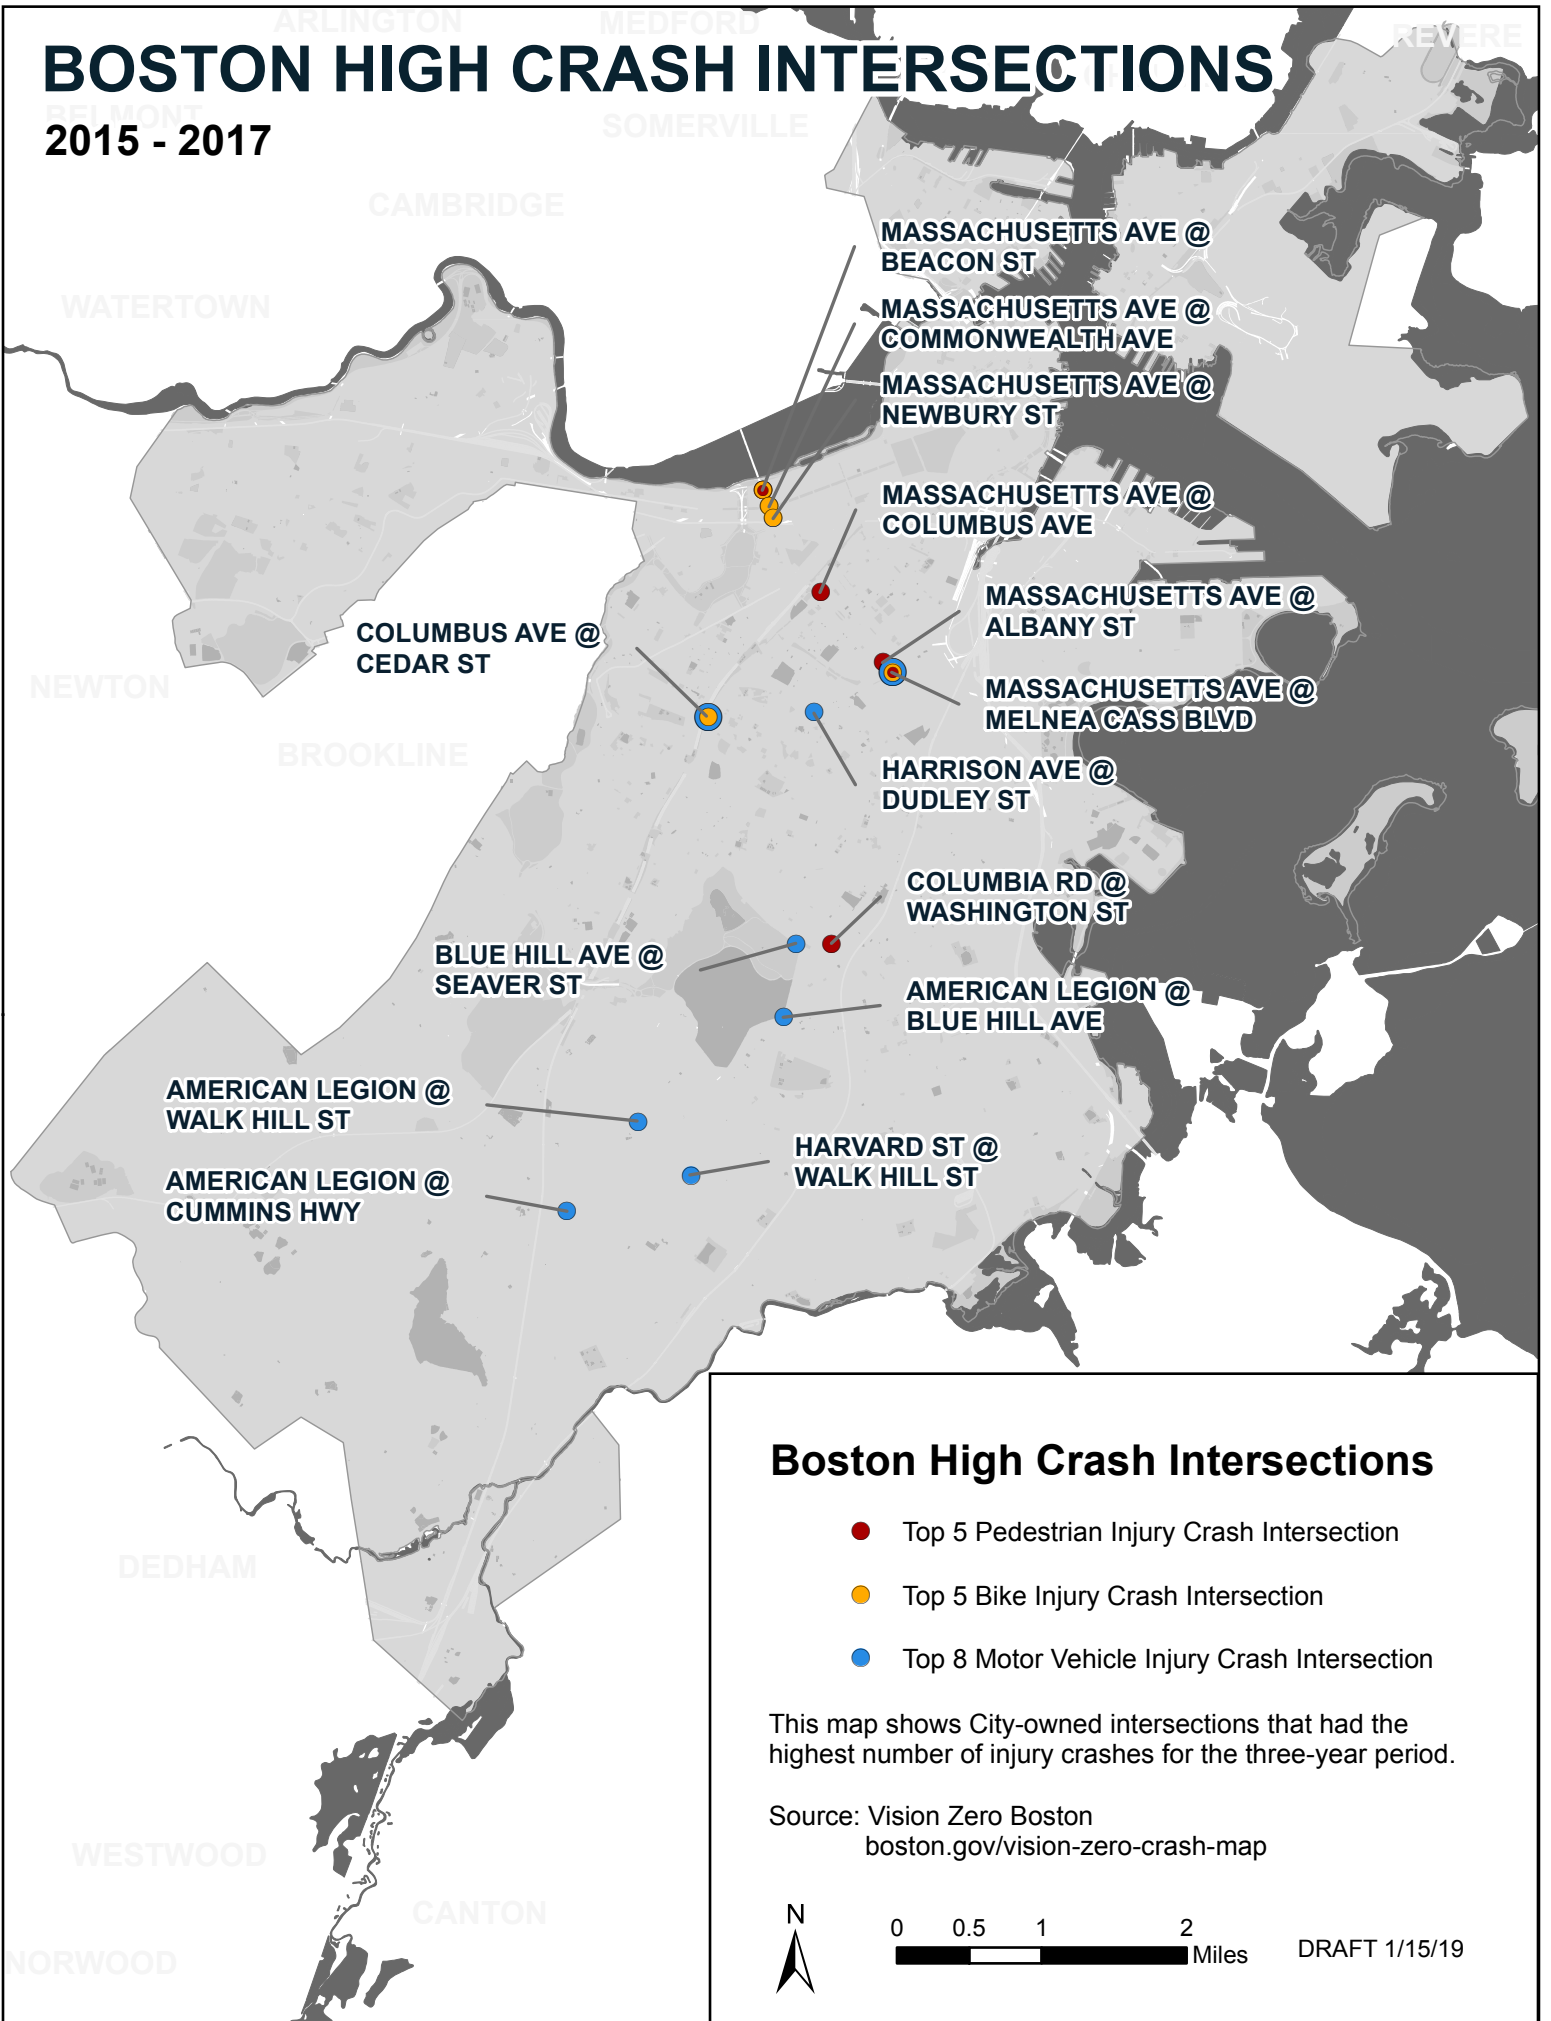

BOSTON HIGH CRASH INTERSECTIONS

2015 - 2017

Boston High Crash Intersections

- Top 5 Pedestrian Injury Crash Intersection
- Top 5 Bike Injury Crash Intersection
- Top 8 Motor Vehicle Injury Crash Intersection

This map shows City-owned intersections that had the highest number of injury crashes for the three-year period.

Source: Vision Zero Boston
boston.gov/vision-zero-crash-map

0 0.5 1 2 Miles

DRAFT 1/15/19